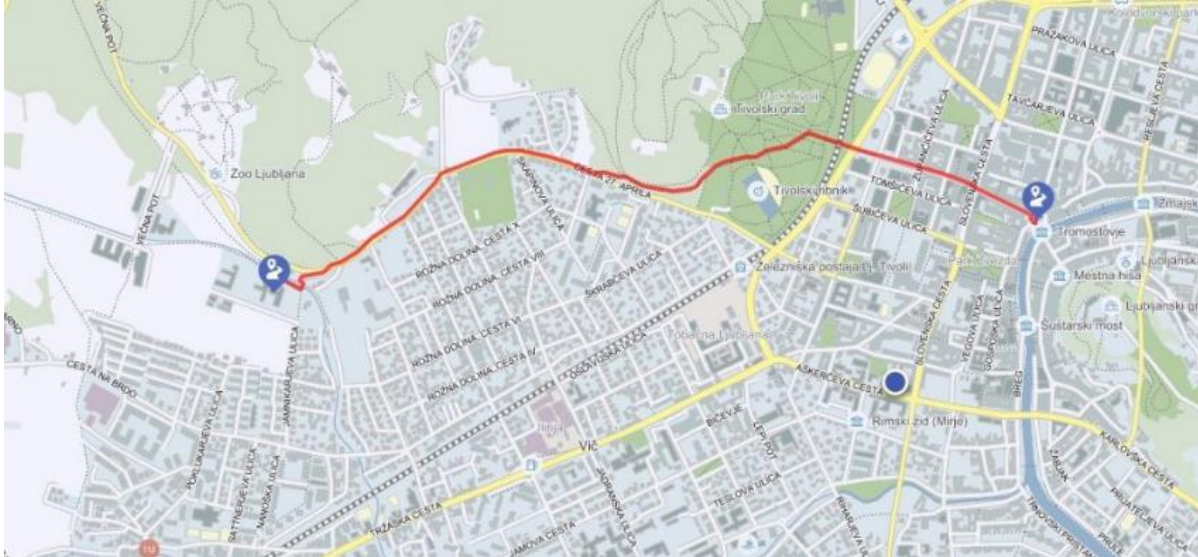

How to access the conference site on February 4, 2020?

Biotechnical Faculty, Department of Agronomy (Jamnikarjeva ulica 101, 1000 Ljubljana) will host the event on February 4, 2020.

Figure 1: How to reach Biotechnical Faculty from the city centre (from Prešeren square).

Figure 2: Bus line 14 from city centre to Biotechnical Faculty (exit: Jamnikarjeva).

Figure 3: From bus to Biotechnical Faculty - walk of 10 min.

Figure 4: Biotechnical Faculty - main building and free parking place.

Figure 5: Department of Agronomy - Conference site.

Figure 6: Department of Agronomy - Morning entrance.

Figure 7: Department of Agronomy - Walkway to the entrance.

Figure 8: NEWBIE Interactive conference - Registration site.